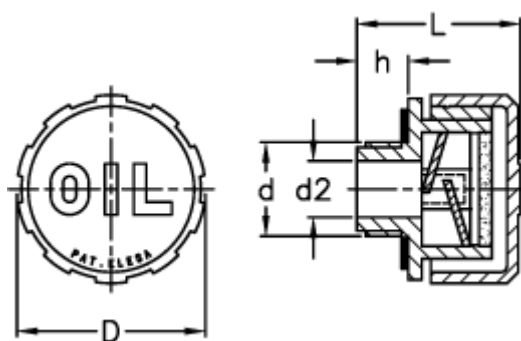

Data Sheet

Article number: 2311056682
Description: E+G Breather plug
SFP.40-1/2+F FOAM

Measures

D = 42
d = G 1/2
d2 = 12
h = 11.5
L = 36.5